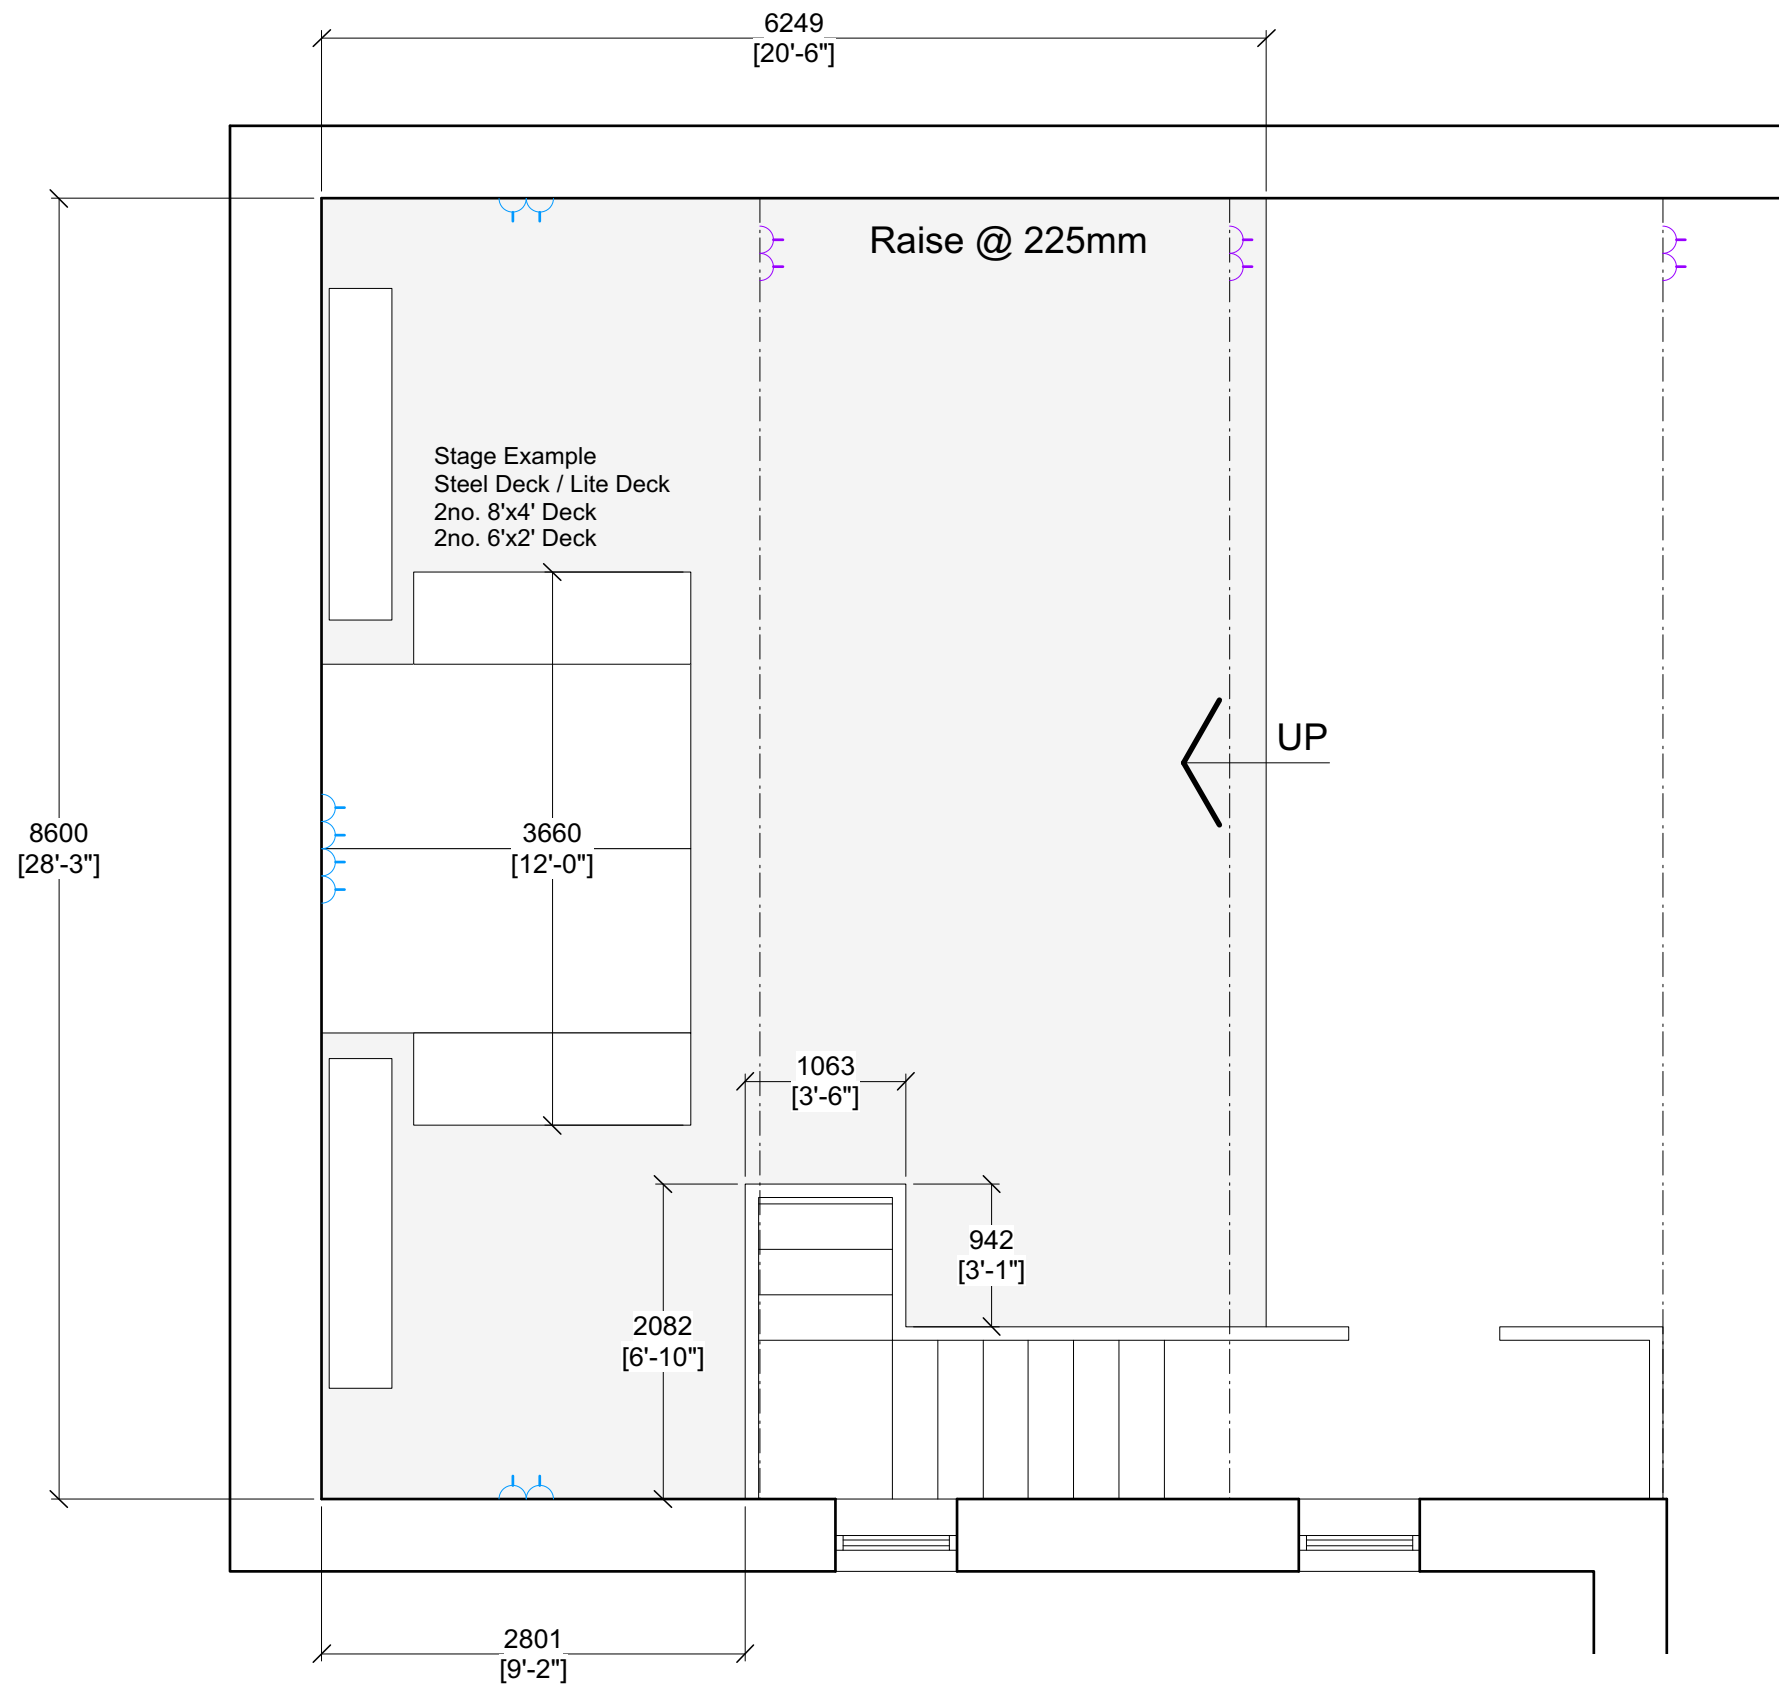

Drawing Name
BARN PLAN WITH DIMENSIONS
 Scale
1:100 @ A3

New House Farm
 Luxury Country Guest House in the English Lake District

Drawing Name
BARN PLAN BLANK
Scale
1:75 @ A3

New House Farm
Luxury Country Guest House in the English Lake District

Drawing Name
BARN PLAN STRAIGHT LONG TABLES EXAMPLE
Scale
1:75 @ A3

New House Farm
Luxury Country Guest House in the English Lake District

EXAMPLE: 110 PEOPLE ON ROUND TABLES
 MADE UP FROM 6FT ROUND TRESTLES

13 amp double plug socket - high level on beams

Drawing Name
STAGE EXAMPLE ON RAISE
 Scale
1:50 @ A3

New House Farm
 Luxury Country Guest House in the English Lake District