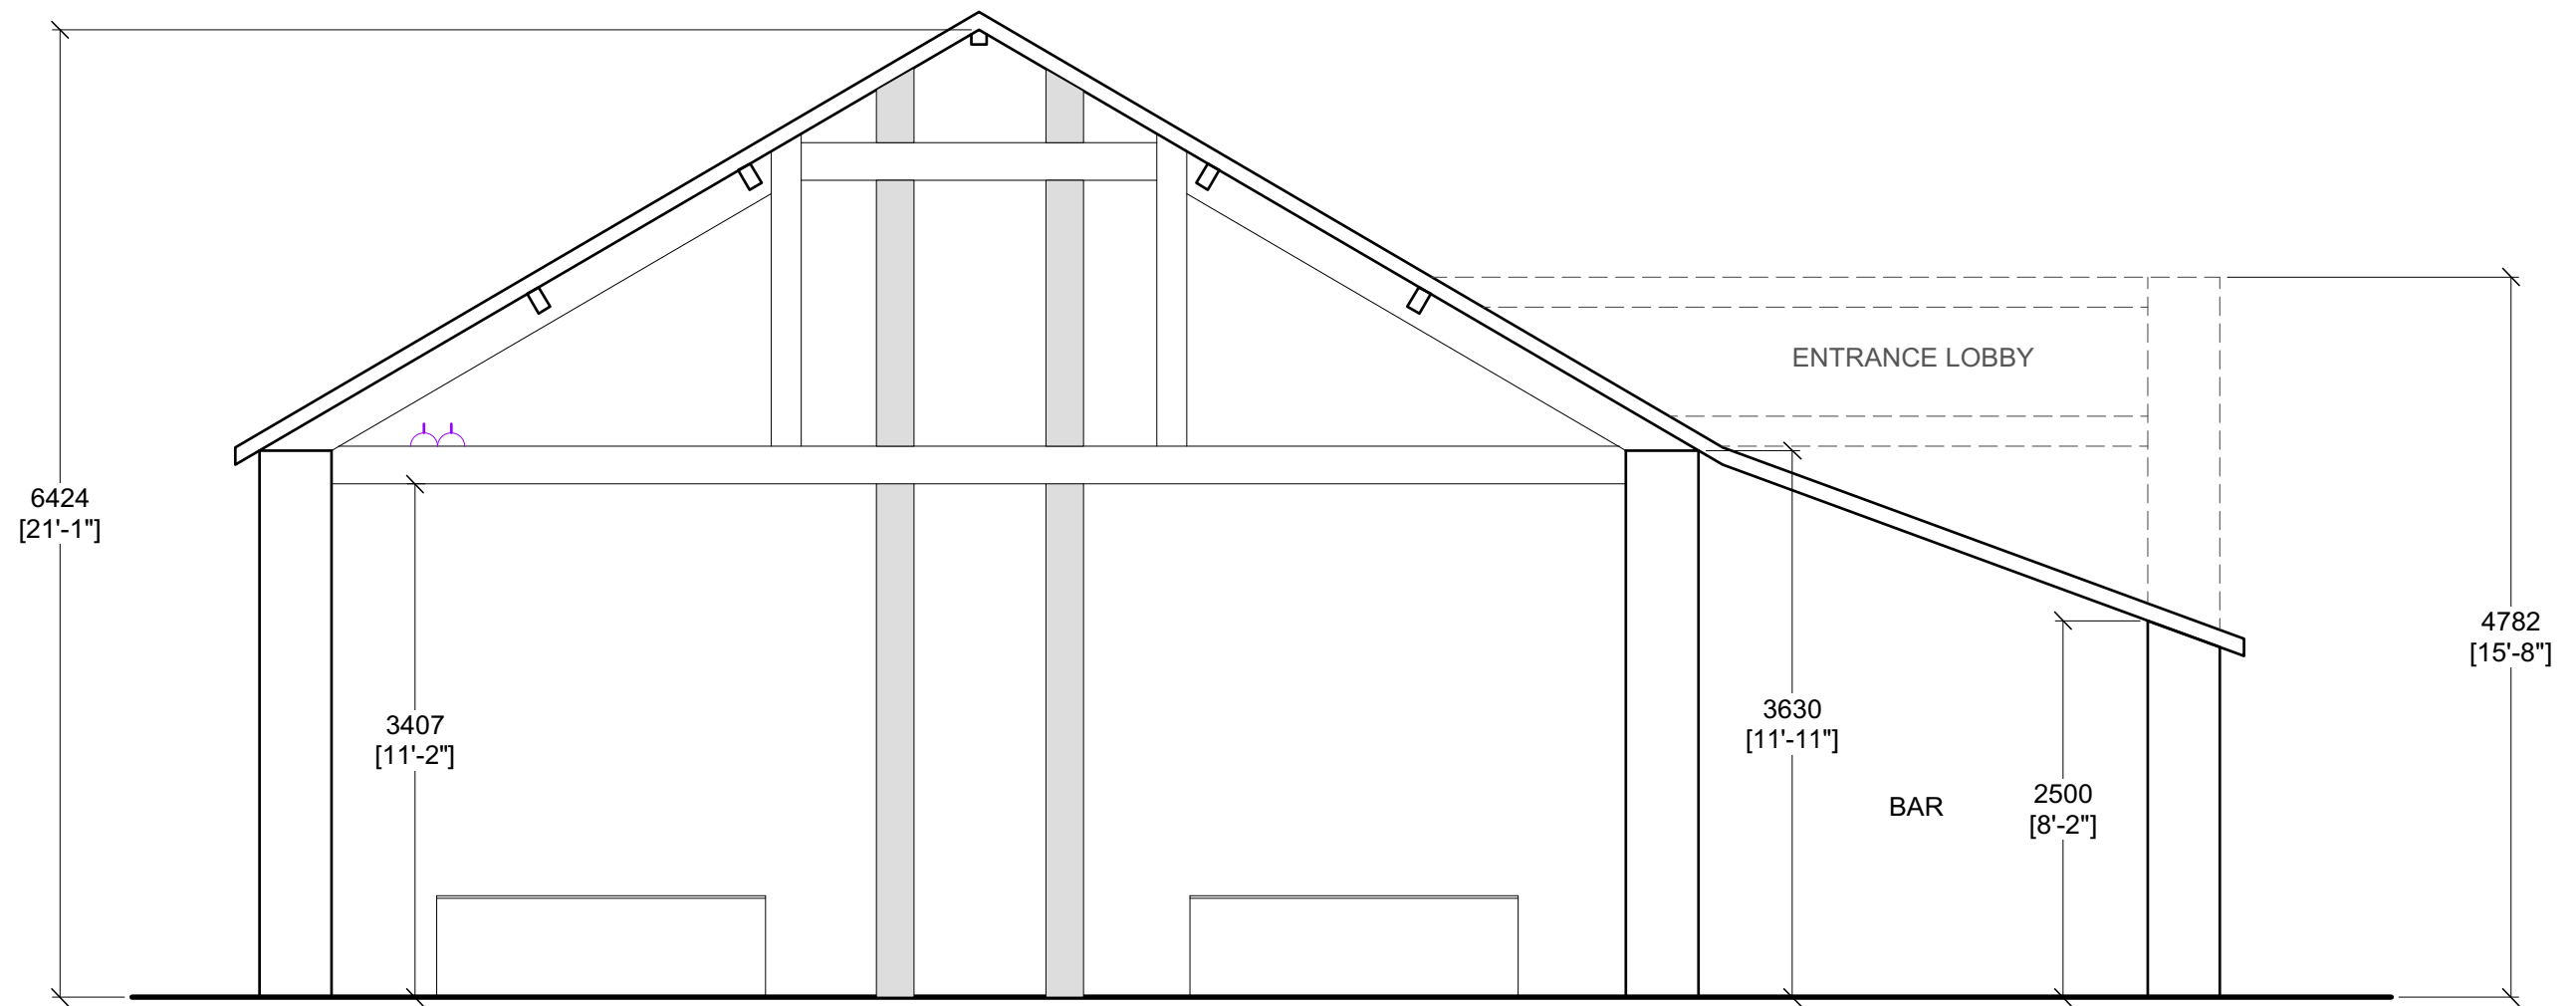

Drawing Name
BARN PLAN WITH DIMENSIONS
 Scale
1:100 @ A3

New House Farm
 Luxury Country Guest House in the English Lake District

Drawing Name
BARN PLAN BLANK
Scale
1:75 @ A3

New House Farm
Luxury Country Guest House in the English Lake District

Drawing Name
BARN PLAN STRAIGHT LONG TABLES EXAMPLE
Scale
1:75 @ A3

New House Farm
Luxury Country Guest House in the English Lake District

EXAMPLE: 110 PEOPLE ON ROUND TABLES
 MADE UP FROM 6FT ROUND TRESTLES

13 amp double plug socket - high level on beams

Drawing Name
STAGE EXAMPLE ON RAISE
 Scale
1:50 @ A3

New House Farm
 Luxury Country Guest House in the English Lake District