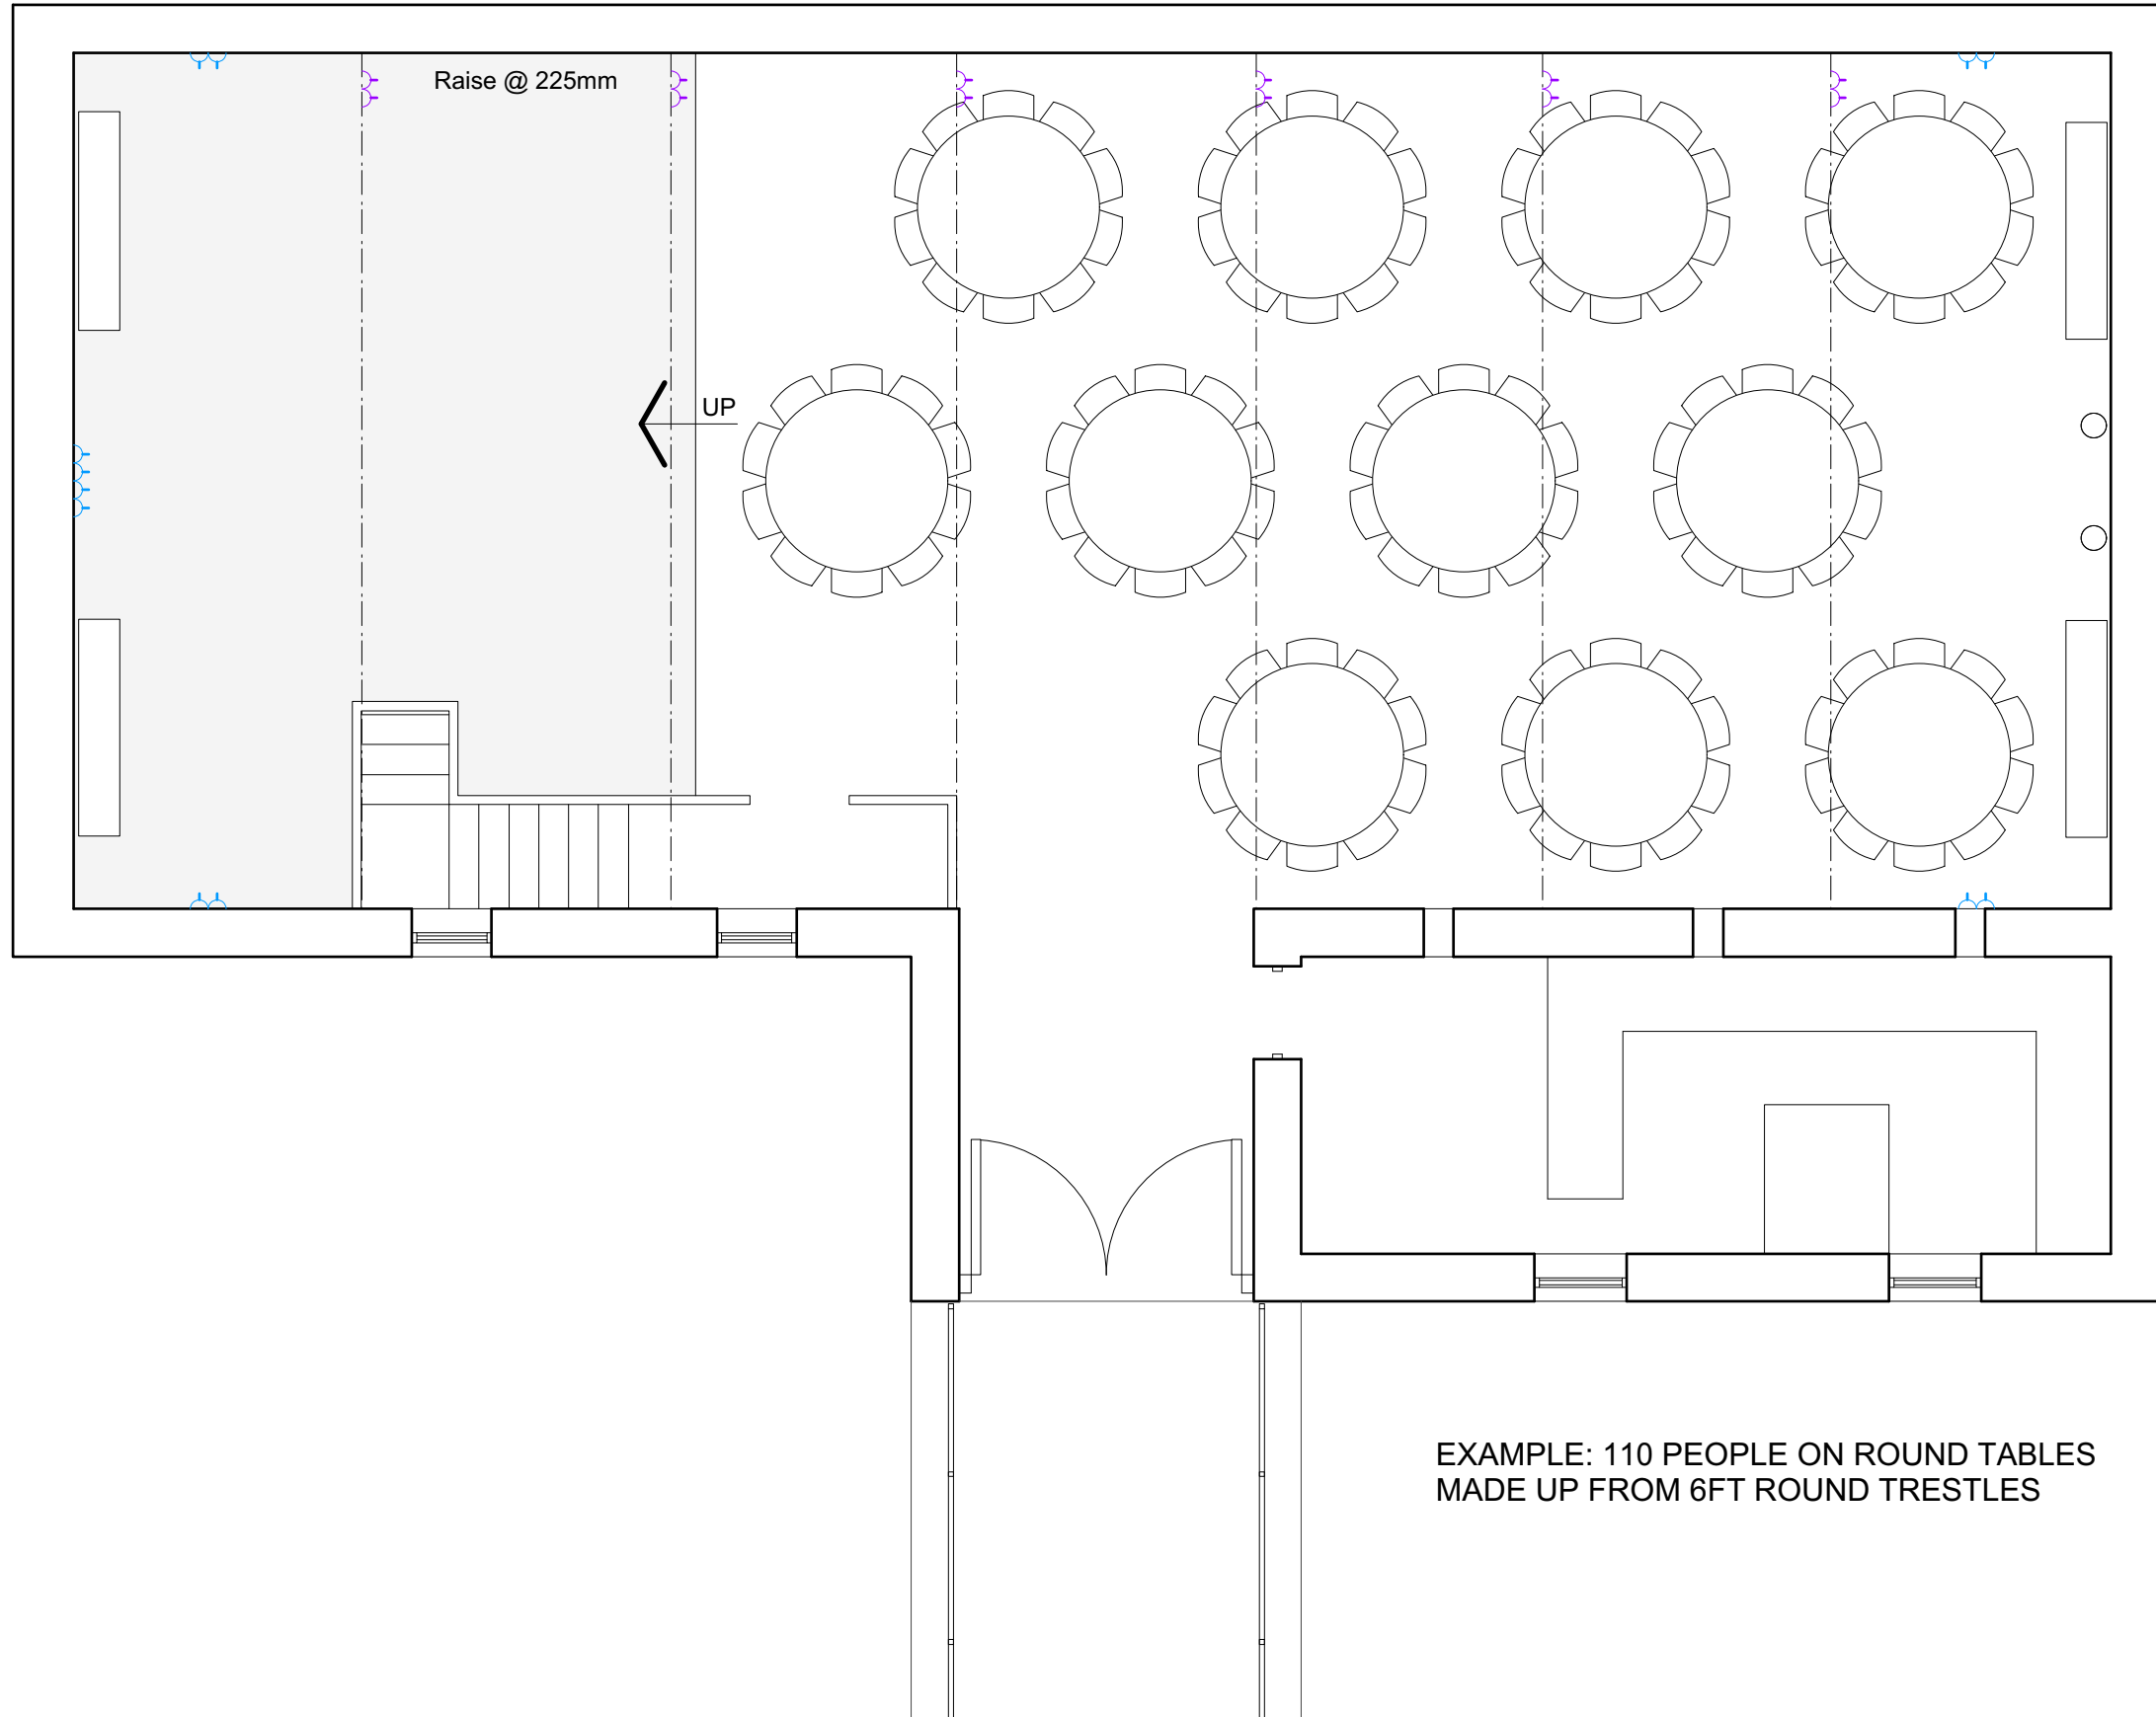

Drawing Name
BARN PLAN WITH DIMENSIONS
 Scale
1:100 @ A3

New House Farm
 Luxury Country Guest House in the English Lake District

Drawing Name
BARN PLAN BLANK
Scale
1:75 @ A3

New House Farm
Luxury Country Guest House in the English Lake District

Drawing Name
BARN PLAN STRAIGHT LONG TABLES EXAMPLE
Scale
1:75 @ A3

New House Farm
Luxury Country Guest House in the English Lake District

EXAMPLE: 110 PEOPLE ON ROUND TABLES
 MADE UP FROM 6FT ROUND TRESTLES

13 amp double plug socket - high level on beams

Drawing Name
STAGE EXAMPLE ON RAISE
 Scale
1:50 @ A3

New House Farm
 Luxury Country Guest House in the English Lake District