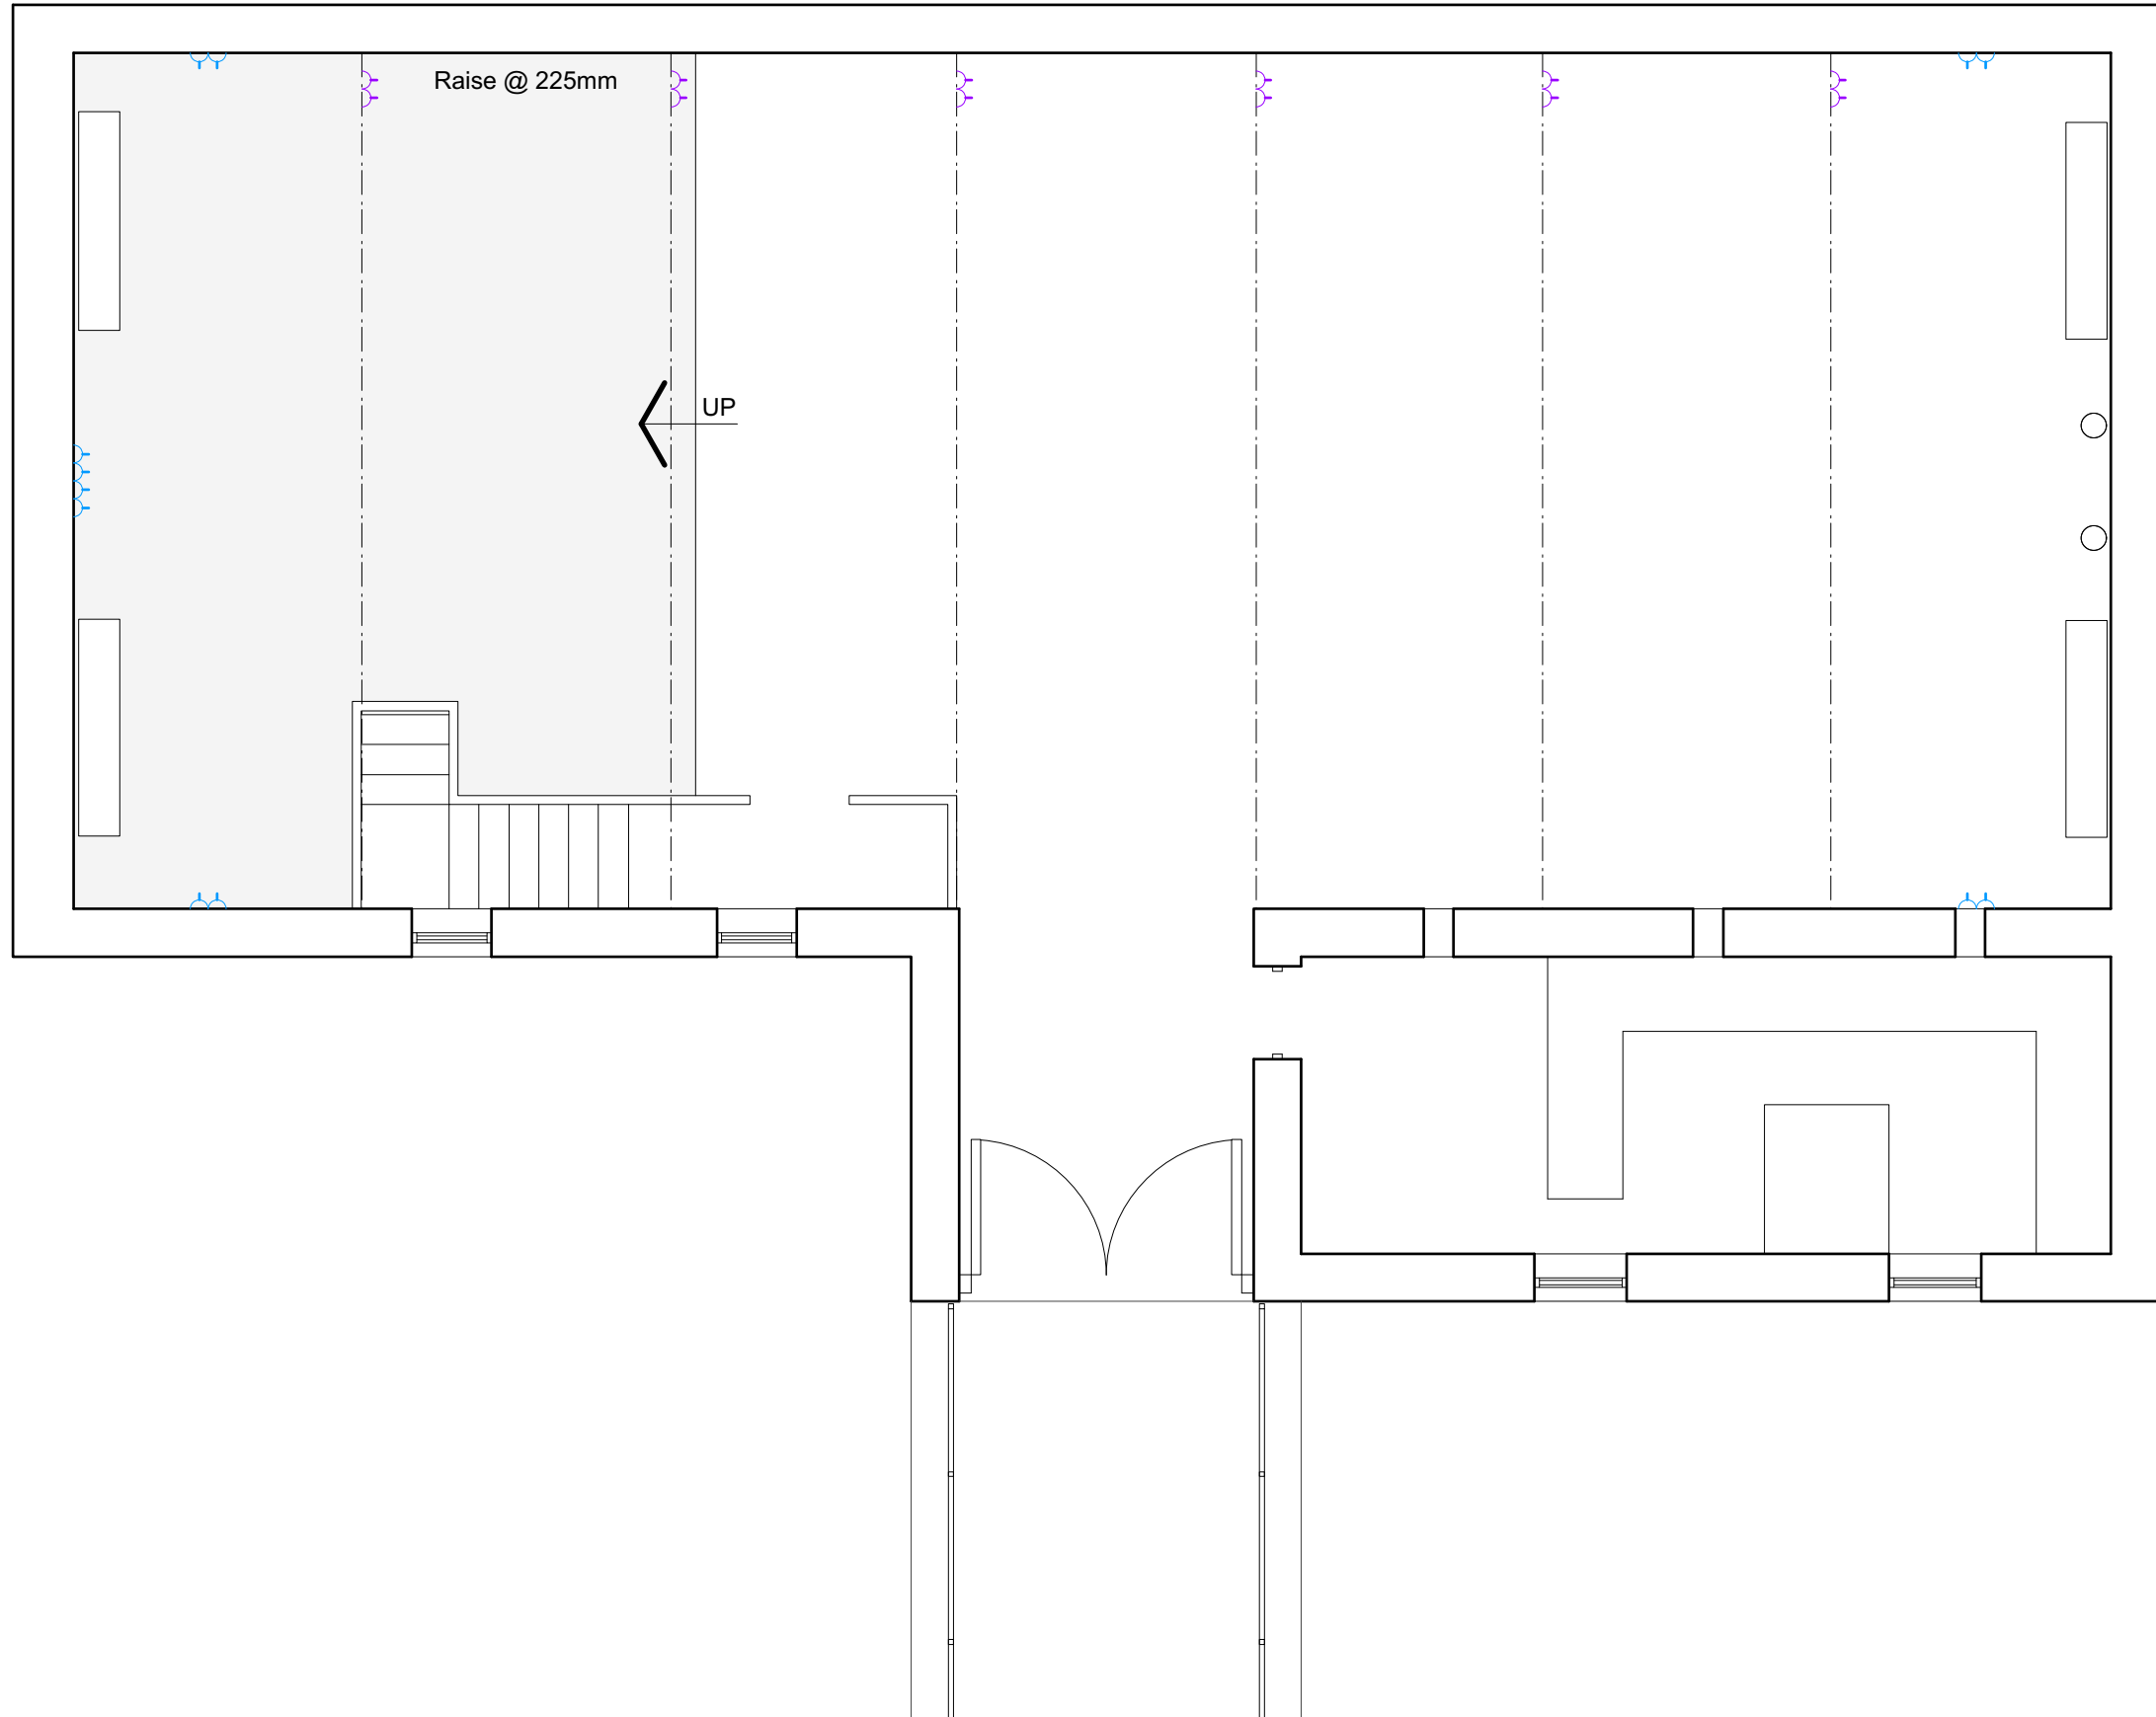

Drawing Name
BARN PLAN WITH DIMENSIONS
 Scale
1:100 @ A3

New House Farm
 Luxury Country Guest House in the English Lake District

Drawing Name
BARN PLAN BLANK
Scale
1:75 @ A3

New House Farm
Luxury Country Guest House in the English Lake District

Drawing Name
BARN PLAN STRAIGHT LONG TABLES EXAMPLE
Scale
1:75 @ A3

New House Farm
Luxury Country Guest House in the English Lake District

EXAMPLE: 110 PEOPLE ON ROUND TABLES
 MADE UP FROM 6FT ROUND TRESTLES

13 amp double plug socket - high level on beams

Drawing Name
STAGE EXAMPLE ON RAISE
 Scale
1:50 @ A3

New House Farm
 Luxury Country Guest House in the English Lake District