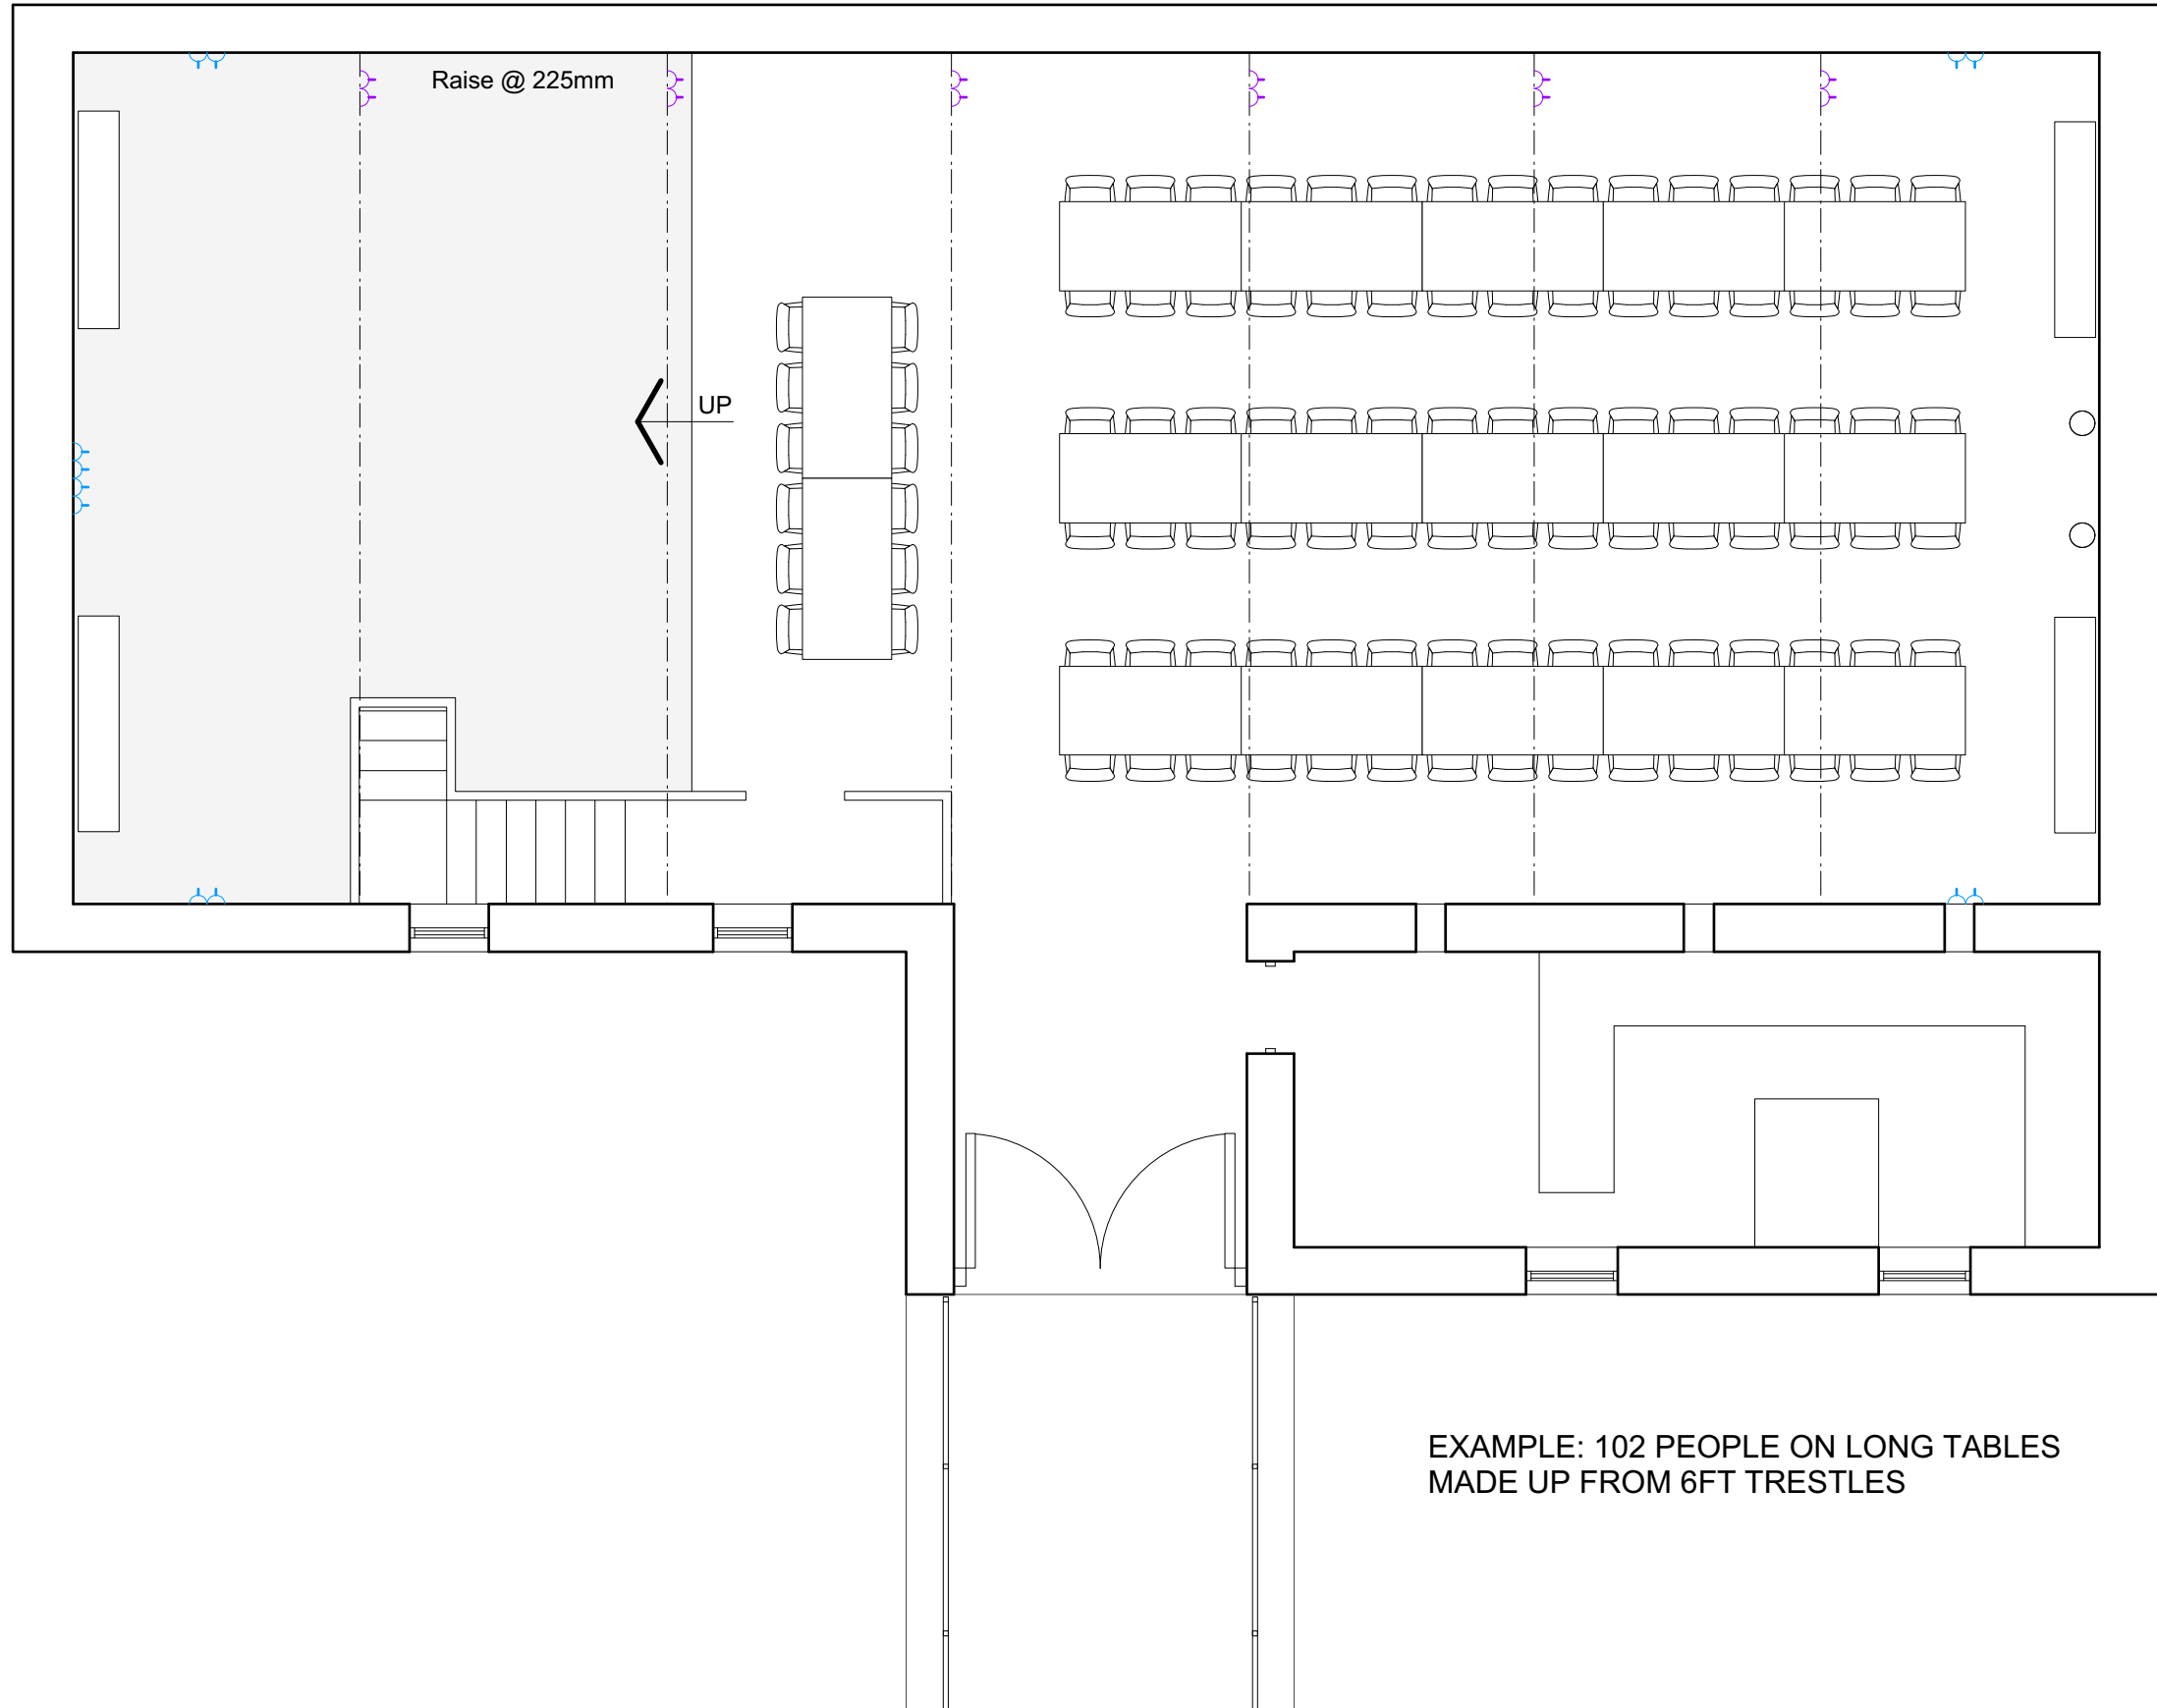

Drawing Name
BARN PLAN WITH DIMENSIONS
 Scale
1:100 @ A3

New House Farm
 Luxury Country Guest House in the English Lake District

Drawing Name
BARN PLAN BLANK
Scale
1:75 @ A3

New House Farm
Luxury Country Guest House in the English Lake District

Drawing Name
BARN PLAN STRAIGHT LONG TABLES EXAMPLE
Scale
1:75 @ A3

New House Farm
Luxury Country Guest House in the English Lake District

EXAMPLE: 110 PEOPLE ON ROUND TABLES
 MADE UP FROM 6FT ROUND TRESTLES

13 amp double plug socket - high level on beams

Drawing Name
STAGE EXAMPLE ON RAISE
 Scale
1:50 @ A3

New House Farm
 Luxury Country Guest House in the English Lake District